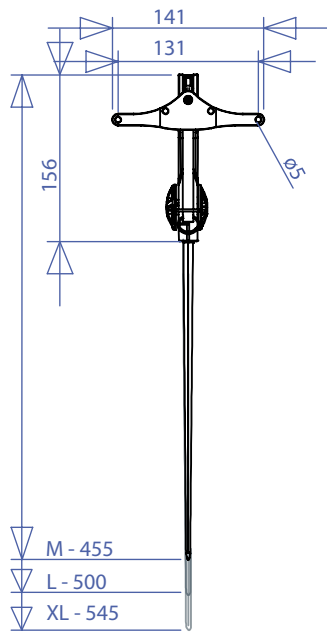

# REF: 52910 Adventure Rudder System - Quick release pin

weight: 445g

**Rudder Blade** 3 Sizes available: M - L - XL

Adventure Rudder is delivered with L Blade (M - XL blade sizes are optional)

**Rudder Pins** 2 different Pins available

## REF: 52900 Adventure Rudder System- Standard Pin

## REF: 52910 Adventure Rudder System- Quick Release Pin