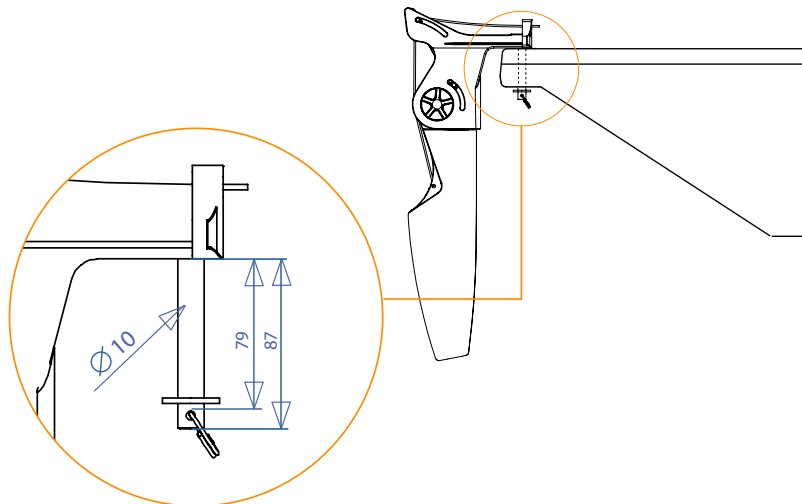

# REF: 52910 Adventure Rudder System - Quick release pin

weight: 445g

**Rudder Blade** 3 Sizes available: M - L - XL

Adventure Rudder is delivered with L Blade (M - XL blade sizes are optional)

**Rudder Pins** 2 different Pins available

## REF: 52900 Adventure Rudder System- Standard Pin

## REF: 52910 Adventure Rudder System- Quick Release Pin