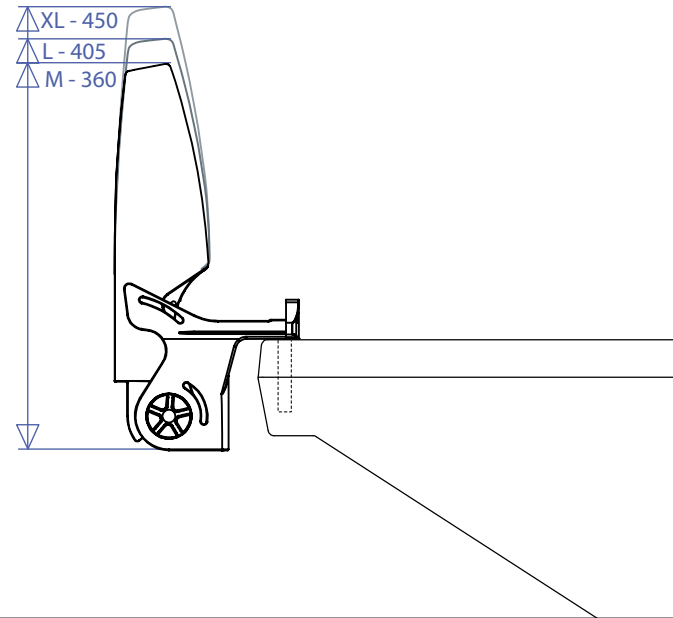

# REF: 52910 Adventure Rudder System - Quick release pin

weight: 445g

**Rudder Blade** 3 Sizes available: M - L - XL

Adventure Rudder is delivered with L Blade (M - XL blade sizes are optional)

**Rudder Pins** 2 different Pins available

## REF: 52900 Adventure Rudder System- Standard Pin

## REF: 52910 Adventure Rudder System- Quick Release Pin