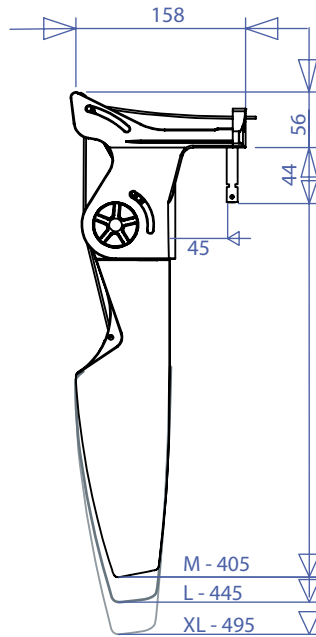

# REF: 52910 Adventure Rudder System - Quick release pin

weight: 445g

**Rudder Blade** 3 Sizes available: M - L - XL

Adventure Rudder is delivered with L Blade (M - XL blade sizes are optional)

**Rudder Pins** 2 different Pins available

## REF: 52900 Adventure Rudder System- Standard Pin

## REF: 52910 Adventure Rudder System- Quick Release Pin