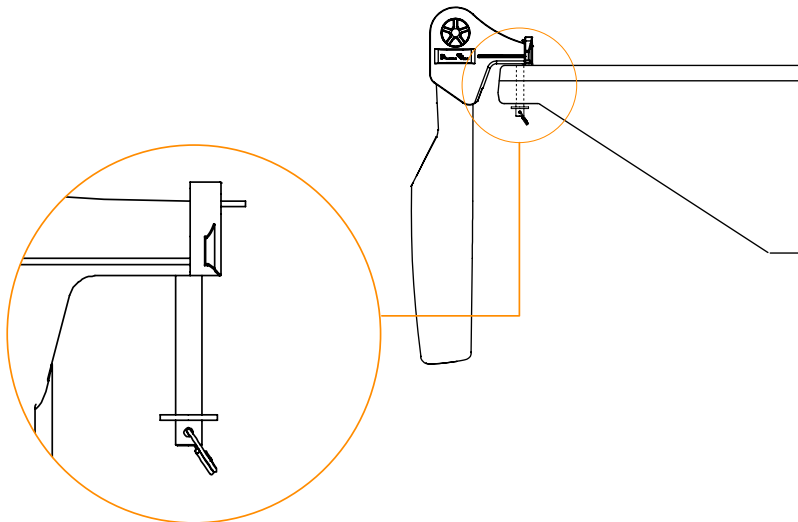

REF: 52920 Escape Rudder System - Standard Pin

Rudder Blade 2 Sizes available: L - XL
Escape Rudder is delivered with XL Blade (L blade optional)
Rudder Pins 2 different pins available

REF: 52920 Escape Rudder System- Standard Pin

REF: 52930 Escape Rudder System- Quick Release Pin