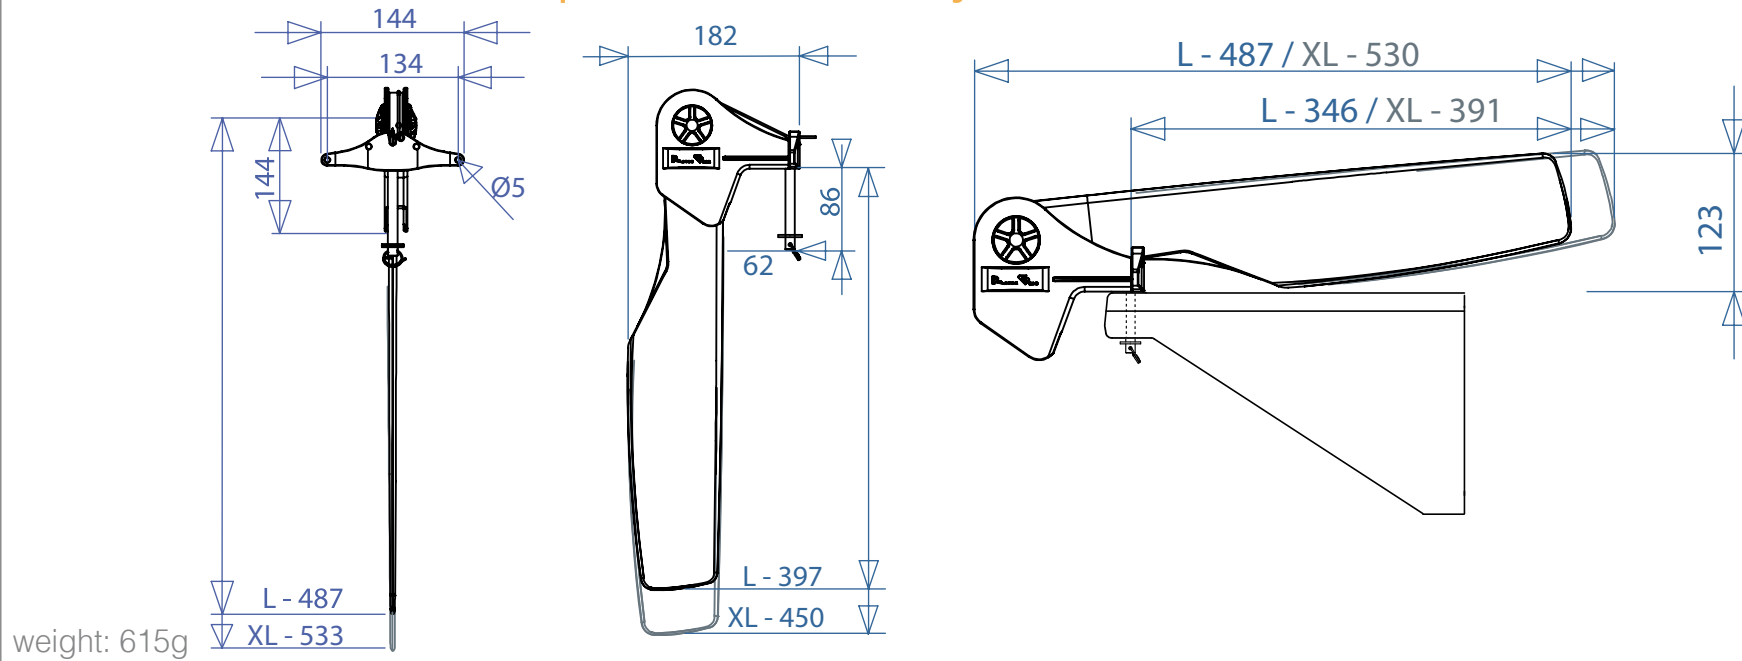

REF: 52920 Escape Rudder System - Standard Pin

Rudder Blade 2 Sizes available: L - XL
Escape Rudder is delivered with XL Blade (L blade optional)
Rudder Pins 2 different pins available

REF: 52920 Escape Rudder System- Standard Pin

REF: 52930 Escape Rudder System- Quick Release Pin